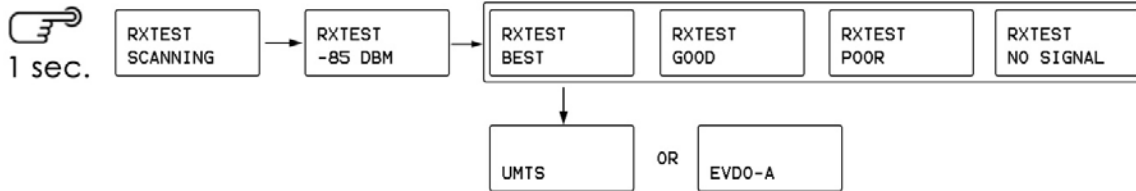

Manhole Monitor Screen Guide

Current Status Information

Receive Test

Transmit Test

GSM Optional Advanced Settings

CDMA Optional Advanced Settings

To change a setting, press and release pushbutton while on the screen you would like to change.