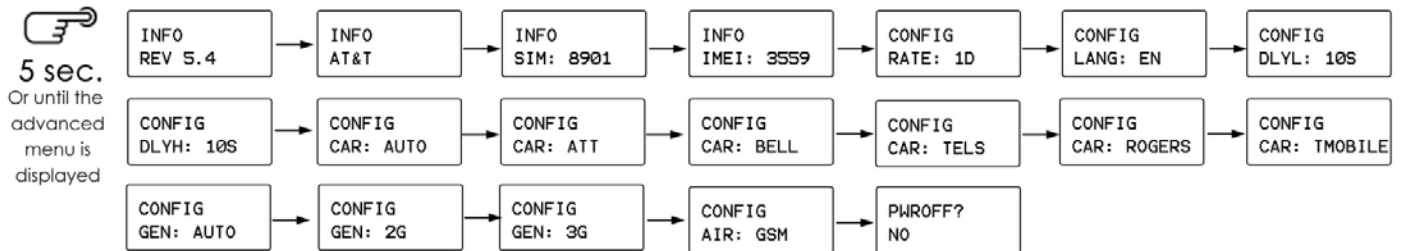

Manhole Monitor Screen Guide

Current Status Information

Receive Test

Transmit Test

GSM Optional Advanced Settings

CDMA Optional Advanced Settings

To change a setting, press and release pushbutton while on the screen you would like to change.