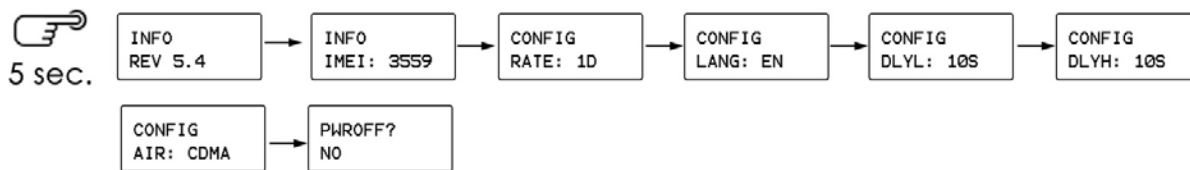

Manhole Monitor Screen Guide

Current Status Information

Receive Test

Transmit Test

GSM Optional Advanced Settings

CDMA Optional Advanced Settings

To change a setting, press and release pushbutton while on the screen you would like to change.